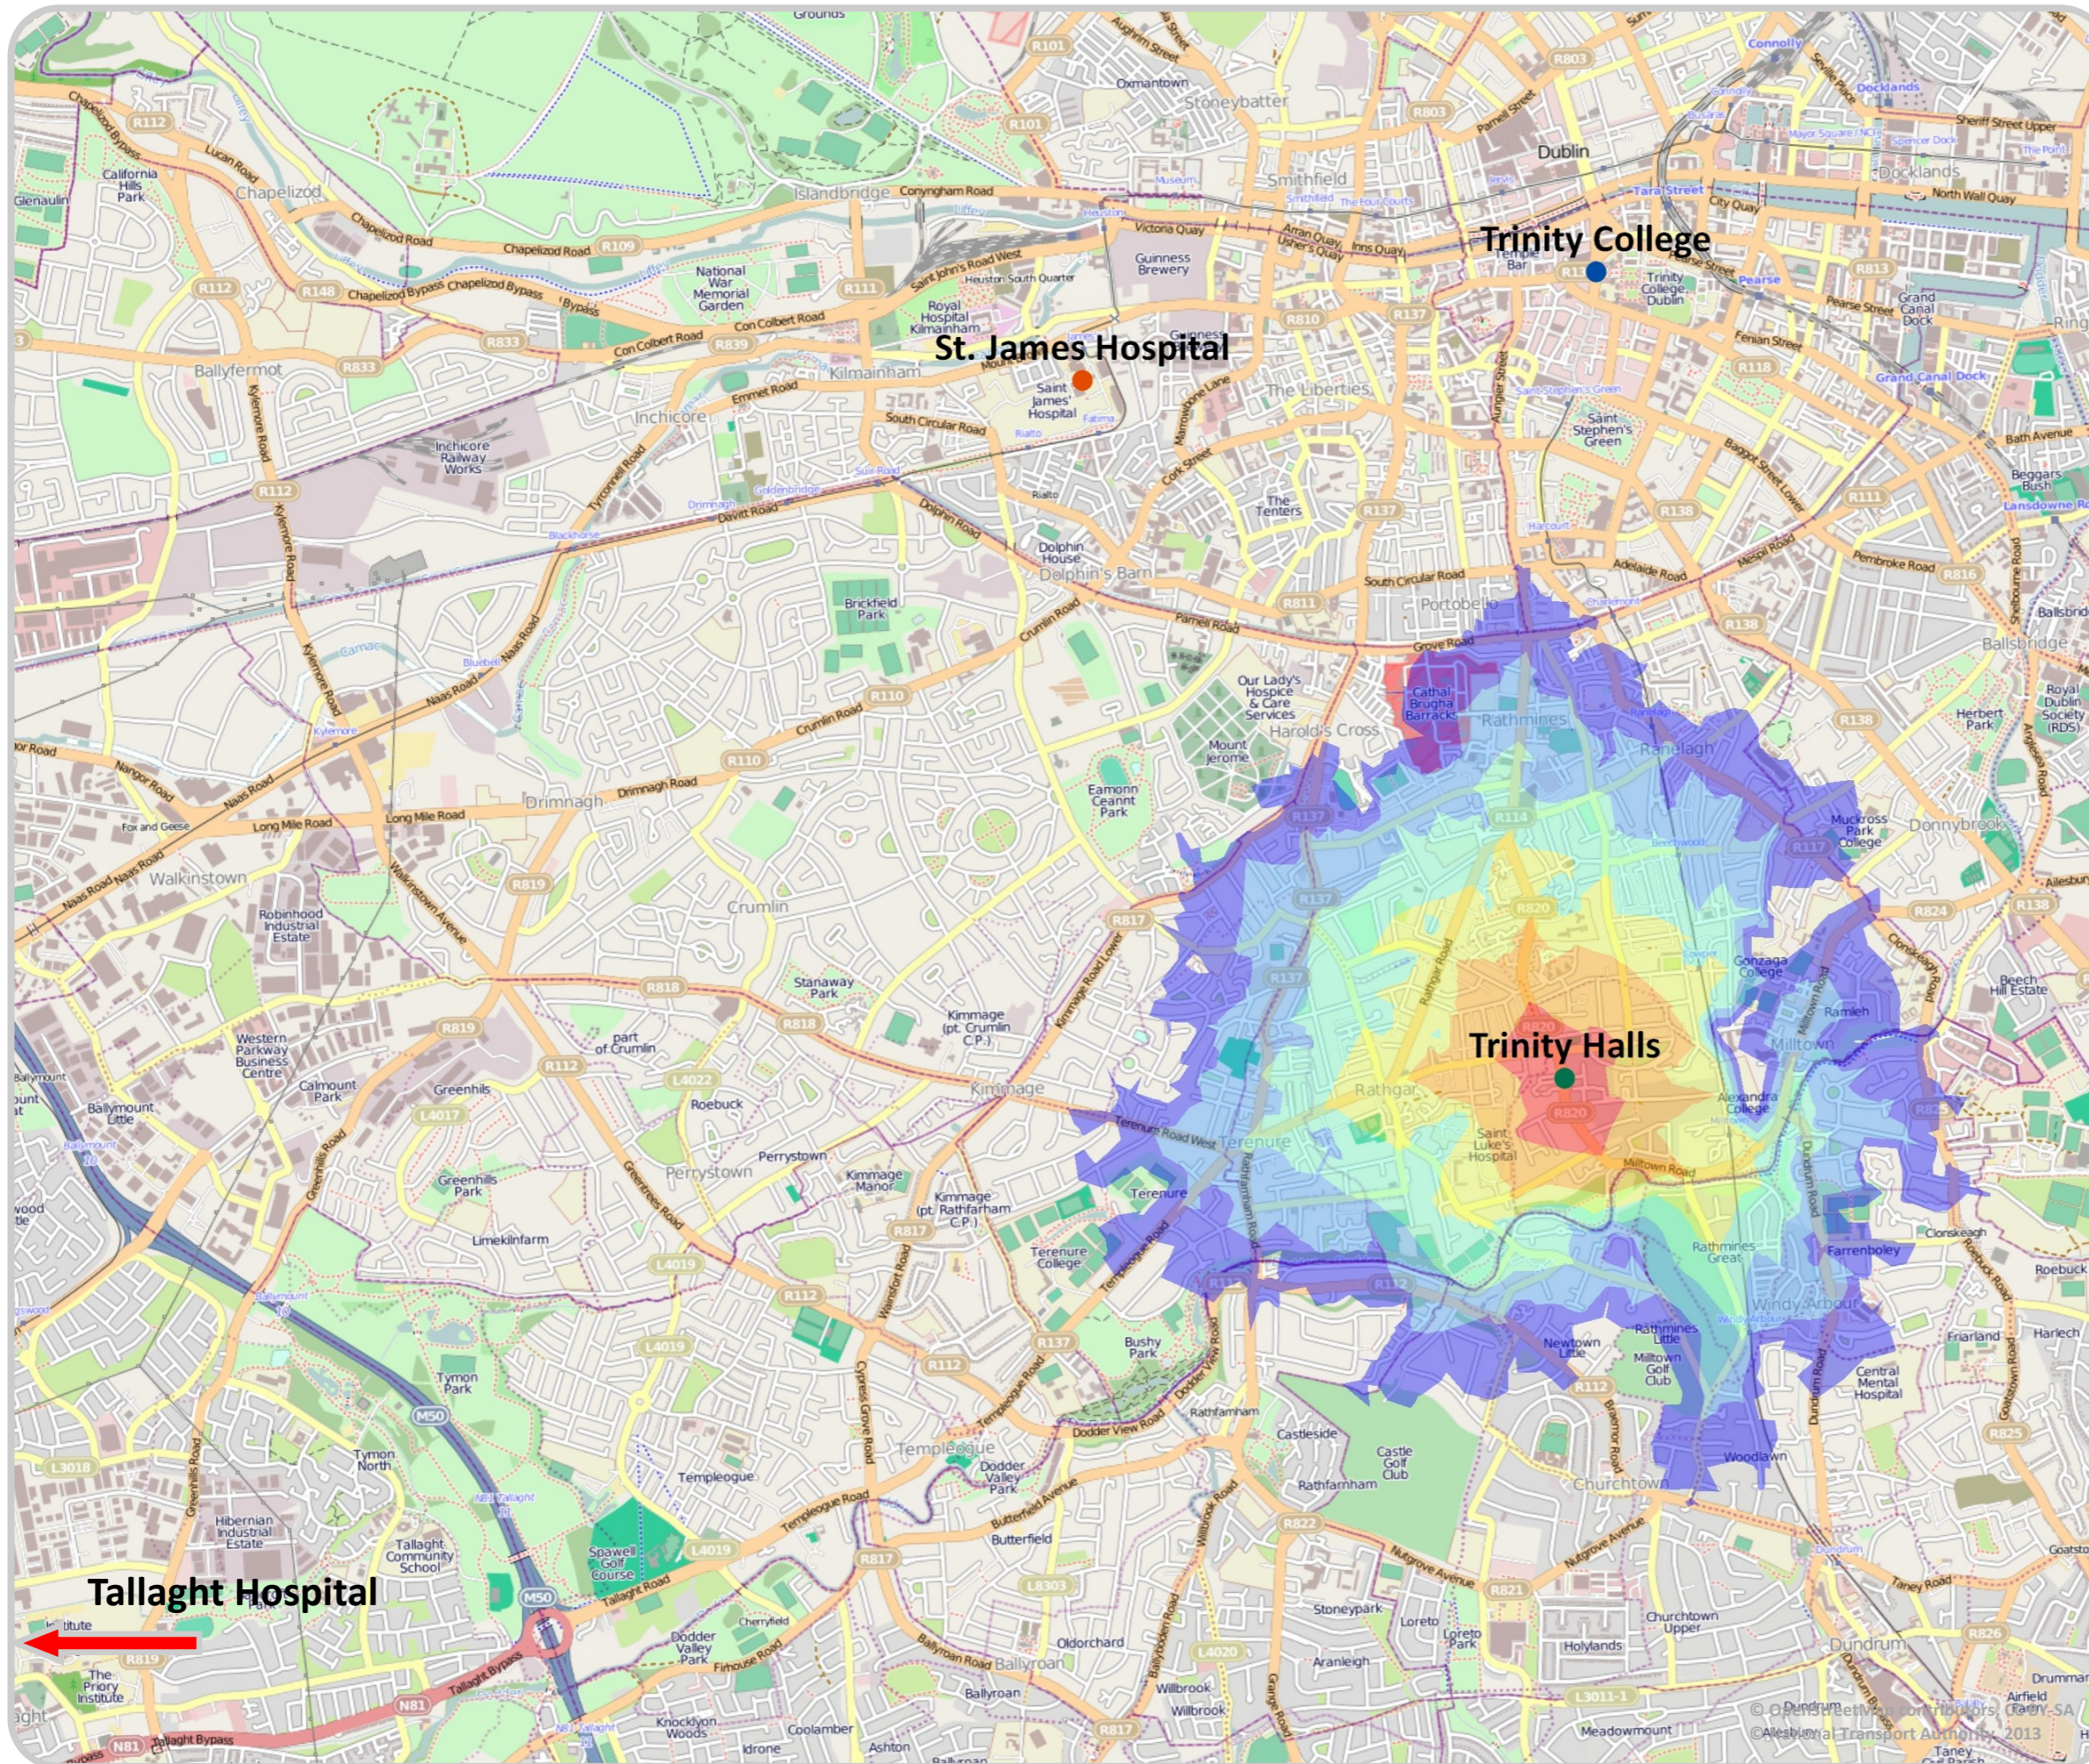

TRINITY HALLS WALK TIMES

TRINITY COLLEGE DUBLIN
COLÁISTE NA TRÍONÓIDE

For more information:
www.smartertravelcampus.ie

Plan your Journey by Public Transport & Bike!

Door-to-door information for all journeys in Ireland, including journeys on foot and by all modes of public transport.

The Cycle Planner provides information on the best cycling routes in Dublin based on individual cycling ability. Apps for Android and iPhone now available.

APPROX. WALK TIME- Minutes

- 5
- 10
- 15
- 20
- 25
- 30

- Trinity College
- Trinity Halls
- Tallaght Hospital
- St. James Hospital

Údarás
Náisiúnta Iompair
National Transport Authority
smartertravel >>>
>>> campus